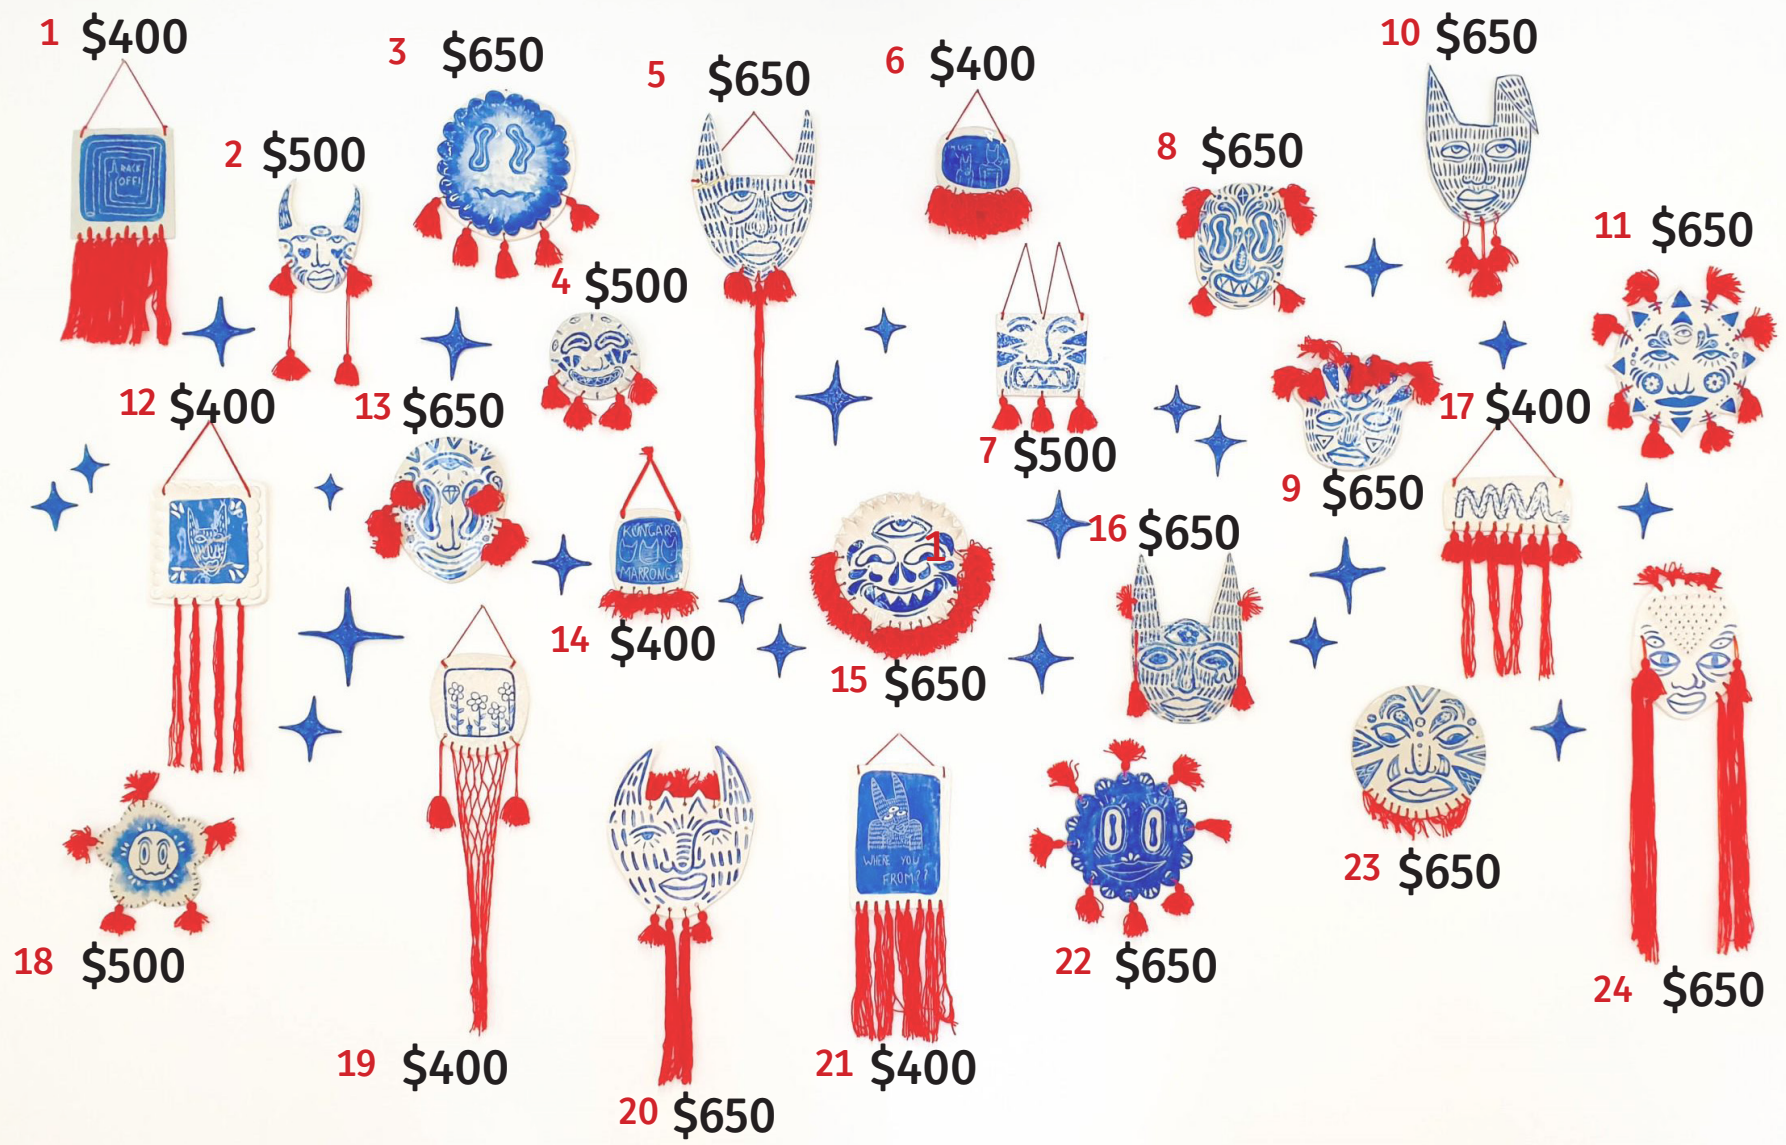

Price List

XXL = \$800

\$500

\$500

\$400

\$200

\$300

\$100

Price List

25 & 26 (EACH SIDE OF ARTIST STATEMENT) \$500 EACH
27 (ABOVE PLINTH) \$400

31 \$500

28 \$500

32 \$650

29 \$500

30 \$500

35 \$650

36 \$650

33 \$650

37 \$500

34 \$500

PRINTS - EDITIONS OF 10 - \$300 each